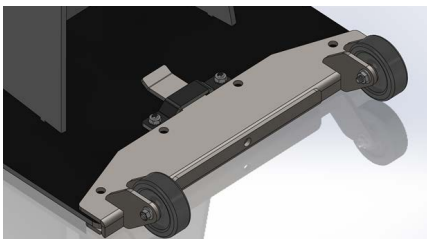

Available Options

Over a dozen available options, including:

- RFID / NFC reader
- Magstripe reader
- Variety of powder coated colors
- Removable dolly for easy deployment