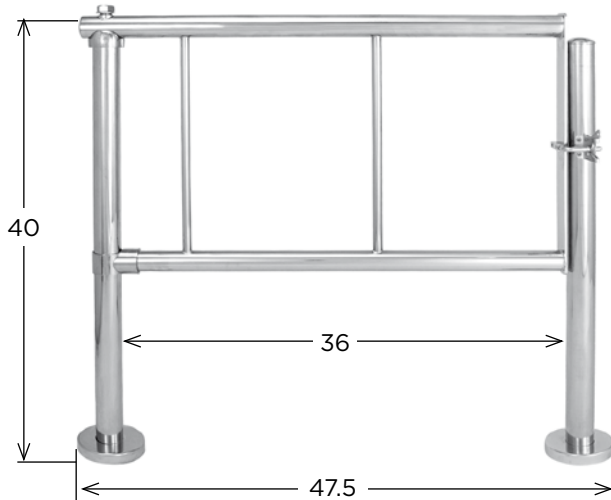

MANUAL CLOSING GATES

Alvarado's line of stylish and affordable entry manual closing gates provide pedestrian flow control and provide an entry way for deliveries.

LG (pictured) gates can be used as a stand alone gate, or in conjunction with post and rail. The gate is reversible, and can be used in either an left-hand or right-hand direction.

SL-10 gates are an inexpensive and effective solution for those that need to add a gate to an existing post and rail system.

All of our gates can be used in conjunction with Alvarado's modular post and rail or pedestrian gates.

AVAILABLE MODELS

LGA36-001 - (Reversible)

Note: LG Gate includes posts as shown.

REVERSIBLE LATCH

The LG's latch finger is reversible, allowing the swing direction to be changed. The assembly can be padlocked for added security.

SL-10

AVAILABLE MODELS

SL-10 - (Bi-Directional)

Note: Hinge and latch posts are sold separately for the SL-10.

U-LATCH

The SL gate's U-latch allows the swing to be bi-directional. The assembly can be padlocked for added security.