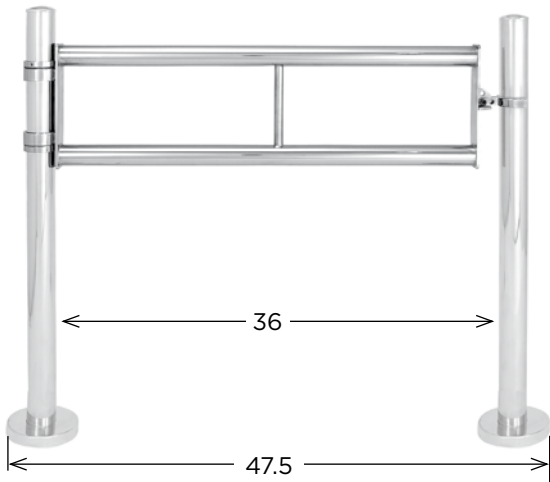

AVAILABLE MODELS

LGA36-001 - (Reversible)

Note: LG Gate includes posts as shown.

REVERSIBLE LATCH

The LG's latch finger is reversible, allowing the swing direction to be changed. The assembly can be padlocked for added security.

SL-10

AVAILABLE MODELS

SL-10 - (Bi-Directional)

Note: Hinge and latch posts are sold separately for the SL-10.

U-LATCH

The SL gate's U-latch allows the swing to be bi-directional. The assembly can be padlocked for added security.