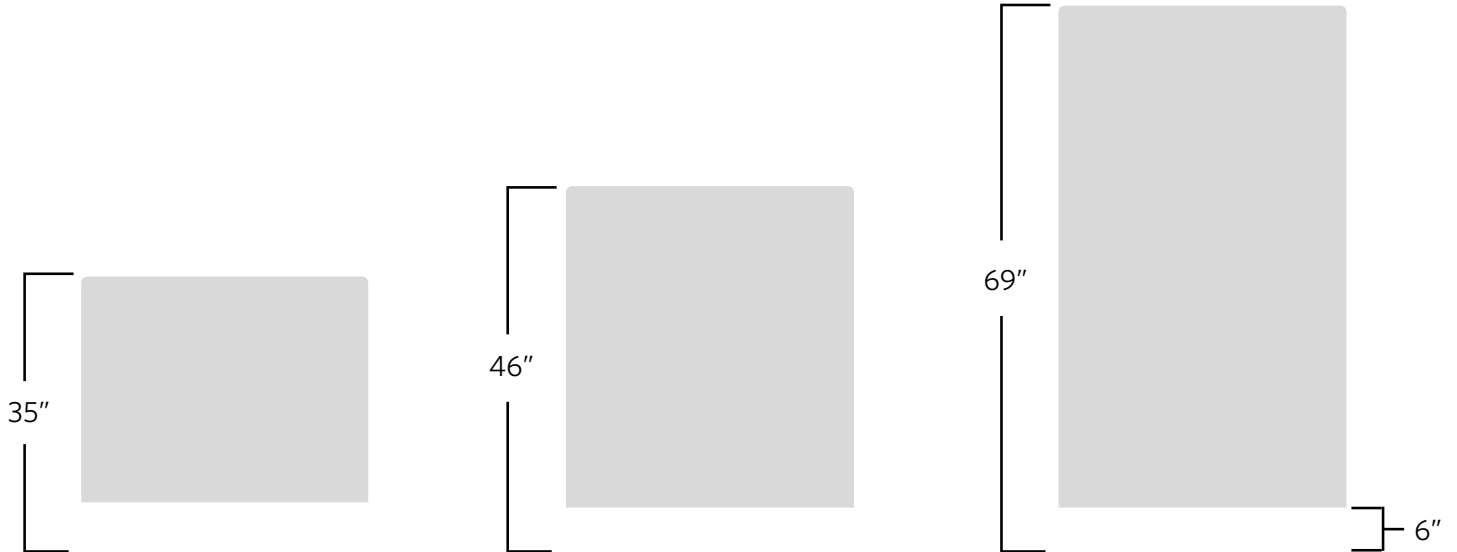

As a finishing touch for your installation, Alvarado offers a number of options to close off open spaces around installed optical turnstiles.

*35" high stand alone barrier*

*35" high barrier attached directly to SU5000 and wall*

### AVAILABLE BARRIER PANEL HEIGHTS

Panels come in three heights that match the standard barrier heights of our SU5000 turnstiles.