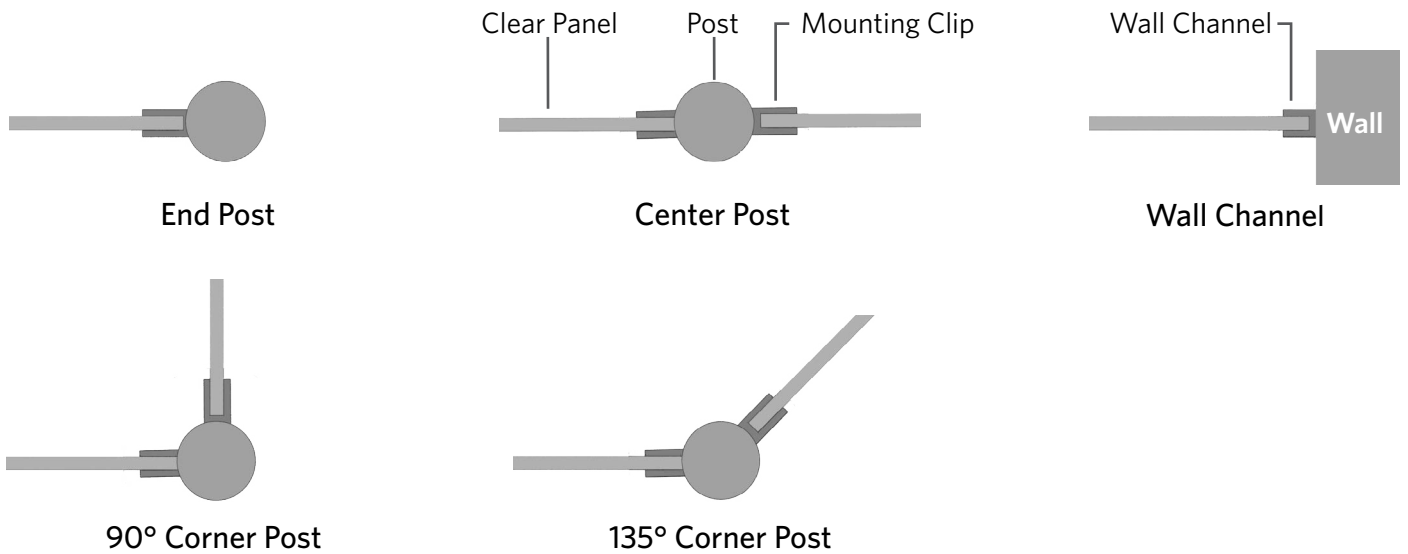

AVAILABLE POST CONFIGURATIONS*

Posts are available in a variety of configurations, providing flexible layout and installation options.