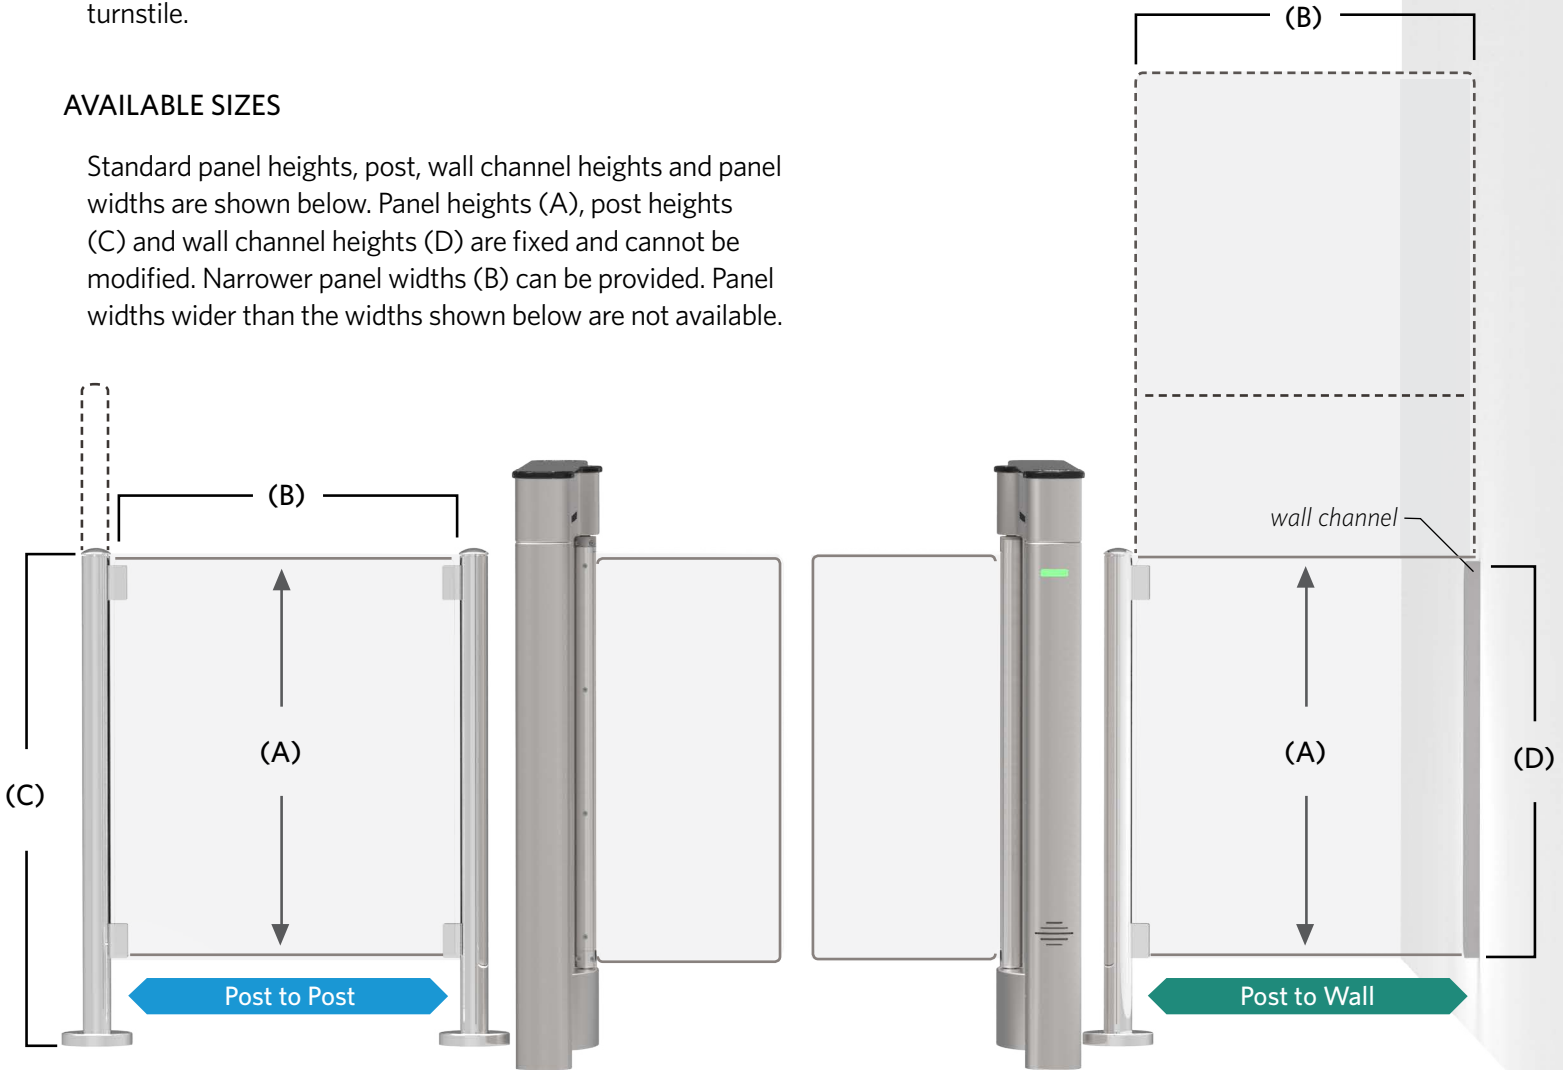

OPTION 1: STAND ALONE BARRIERS

Barrier panels attach to modular posts installed next to the turnstile, rather than attaching directly to the sides of the turnstile.

AVAILABLE SIZES

Standard panel heights, post, wall channel heights and panel widths are shown below. Panel heights (A), post heights (C) and wall channel heights (D) are fixed and cannot be modified. Narrower panel widths (B) can be provided. Panel widths wider than the widths shown below are not available.

Post to Post		
Panel Height (A)	Panel Width (B)	Post Height (C)
35"	24" / 36" / 47"	35"
46"	24" / 36" / 47"	35"
69"	24" / 36" / 47"	48"

Post to Wall			
Panel Height (A)	Panel Width (B)	Post Height (C)	Channel Height (D)
35"	24" / 36"	35"	28.25"
46"	24" / 36"	35"	28.25"
69"	24"	48"	41.25"