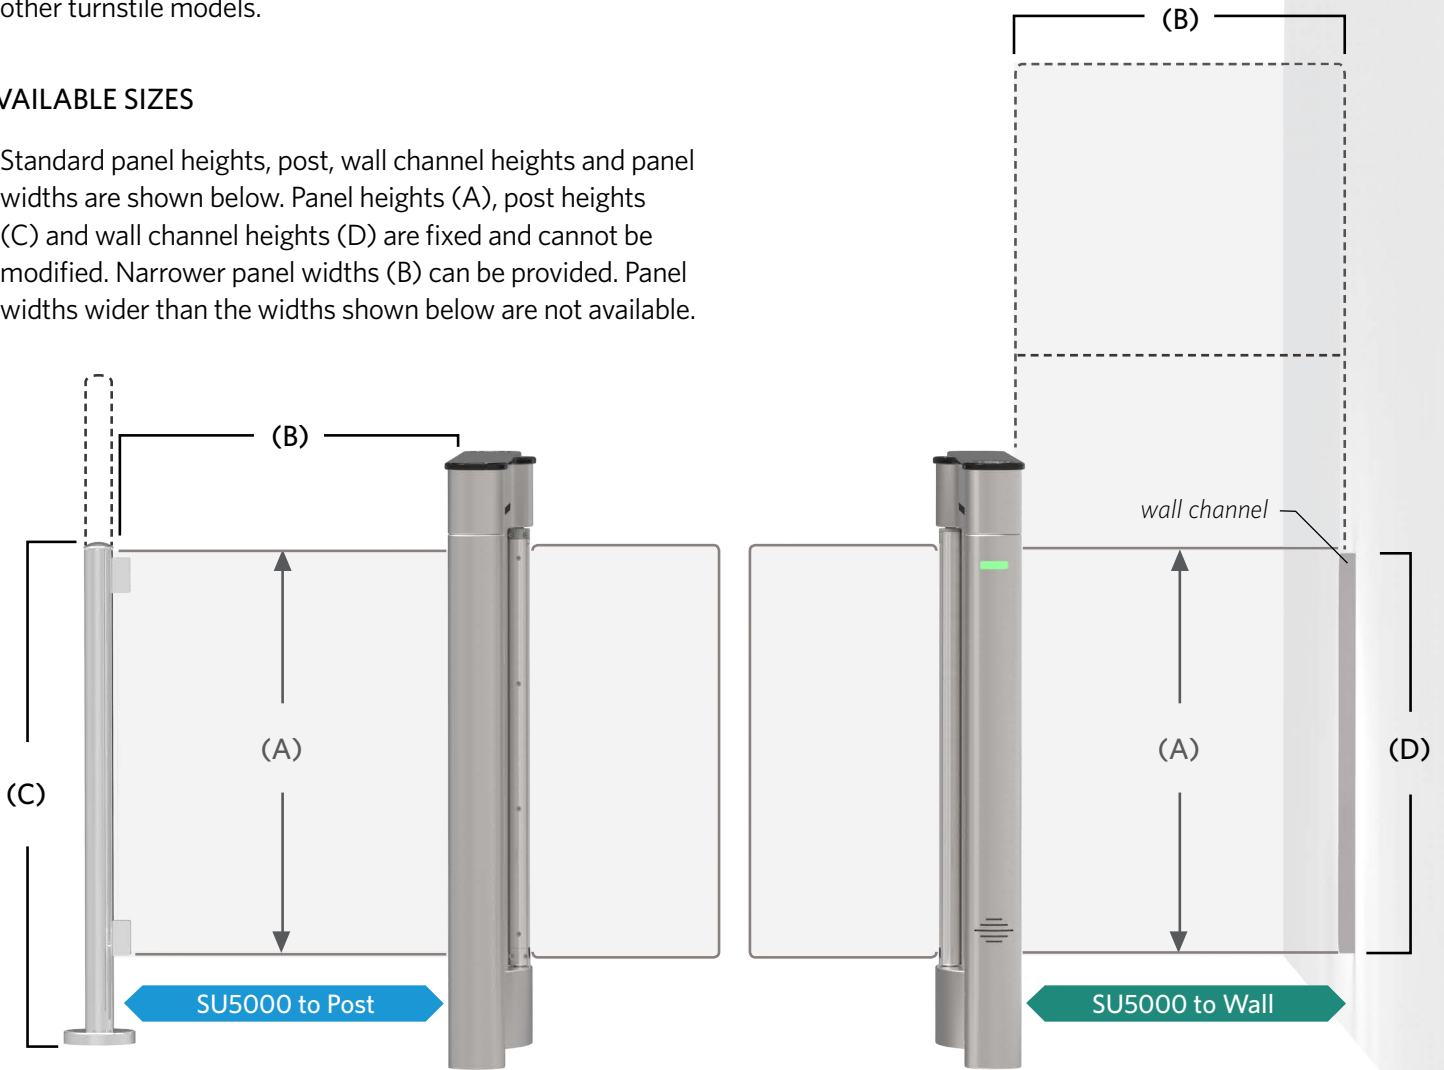

OPTION 2: SU5000 ATTACHED BARRIERS

Alvarado also offers barrier panels that attach directly to SU5000 optical turnstiles. This option is not available with other turnstile models.

AVAILABLE SIZES

Standard panel heights, post, wall channel heights and panel widths are shown below. Panel heights (A), post heights (C) and wall channel heights (D) are fixed and cannot be modified. Narrower panel widths (B) can be provided. Panel widths wider than the widths shown below are not available.

SU5000 to Post		
Panel Height (A)	Panel Width (B)	Post Height (C)
35"	24" / 36"	35"
46"	24" / 36"	35"
69"	24"	48"

SU5000 to Wall		
Panel Height (A)	Panel Width (B)	Channel Height (D)
35"	24" / 36"	28.25"
46"	24" / 36"	28.25"
69"	24"	41.25"