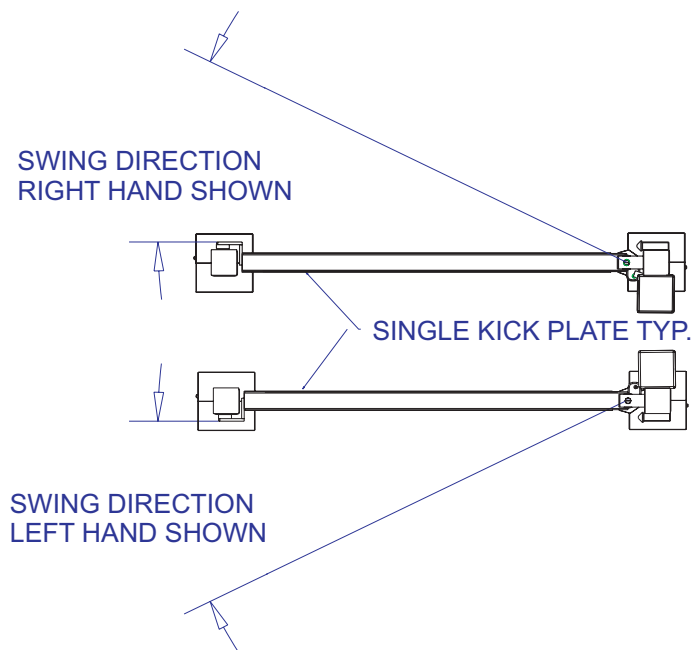

VSG-1/VSGX-1 INFILL BARS

ALVARADO MFG CO

* NOTE: Dimensions may vary slightly depending on locking mechanism used.

SINGLE DIRECTION OPTIONS

VSG-1/VSGX-1 ACRYLIC BARS

ALVARADO MFG CO

* NOTE: Dimensions may vary slightly depending on locking mechanism used.

SINGLE DIRECTION OPTIONS

VSG-2/VSGX-2 INFILL BARS

ALVARADO MFG CO

PLAN & ELEVATION VIEWS

* NOTE: Dimensions may vary slightly depending on locking mechanism used.

BI-DIRECTIONAL OPTIONS

VSG-2/VSGX-2 ACRYLIC PANEL

ALVARADO MFG CO

PLAN & ELEVATION VIEWS

* NOTE: Dimensions may vary slightly depending on locking mechanism used.

BI-DIRECTIONAL OPTIONS