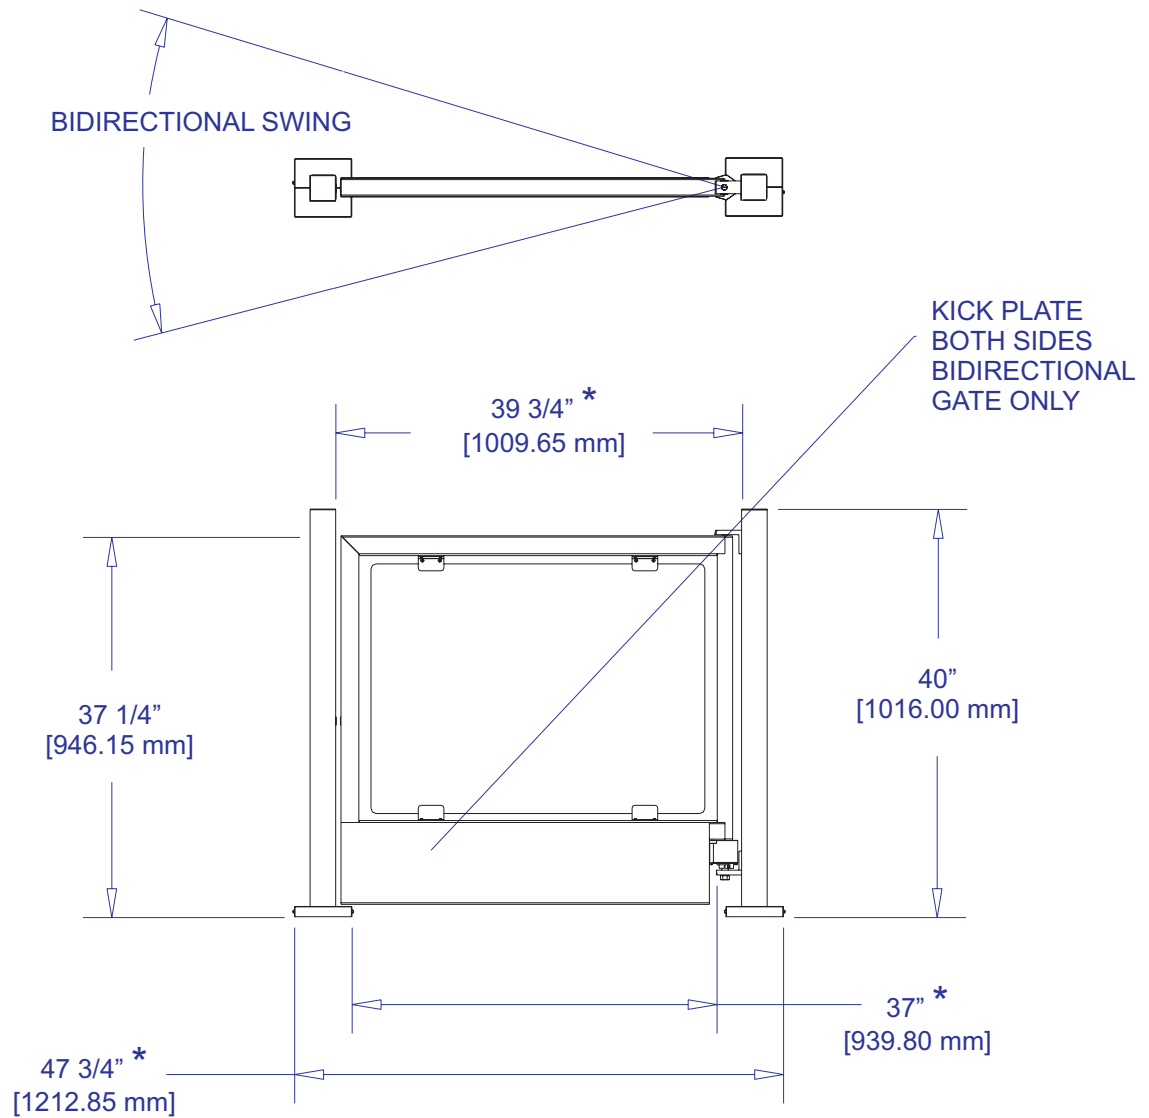

VSG-1/VSGX-1 INFILL BARS

ALVARADO MFG CO

* NOTE: Dimensions may vary slightly depending on locking mechanism used.

SINGLE DIRECTION OPTIONS

VSG-1/VSGX-1 ACRYLIC BARS

ALVARADO MFG CO

* NOTE: Dimensions may vary slightly depending on locking mechanism used.

SINGLE DIRECTION OPTIONS

VSG-2/VSGX-2 INFILL BARS

ALVARADO MFG CO

PLAN & ELEVATION VIEWS

* NOTE: Dimensions may vary slightly depending on locking mechanism used.

BI-DIRECTIONAL OPTIONS

VSG-2/VSGX-2 ACRYLIC PANEL

ALVARADO MFG CO

PLAN & ELEVATION VIEWS

* NOTE: Dimensions may vary slightly depending on locking mechanism used.

BI-DIRECTIONAL OPTIONS