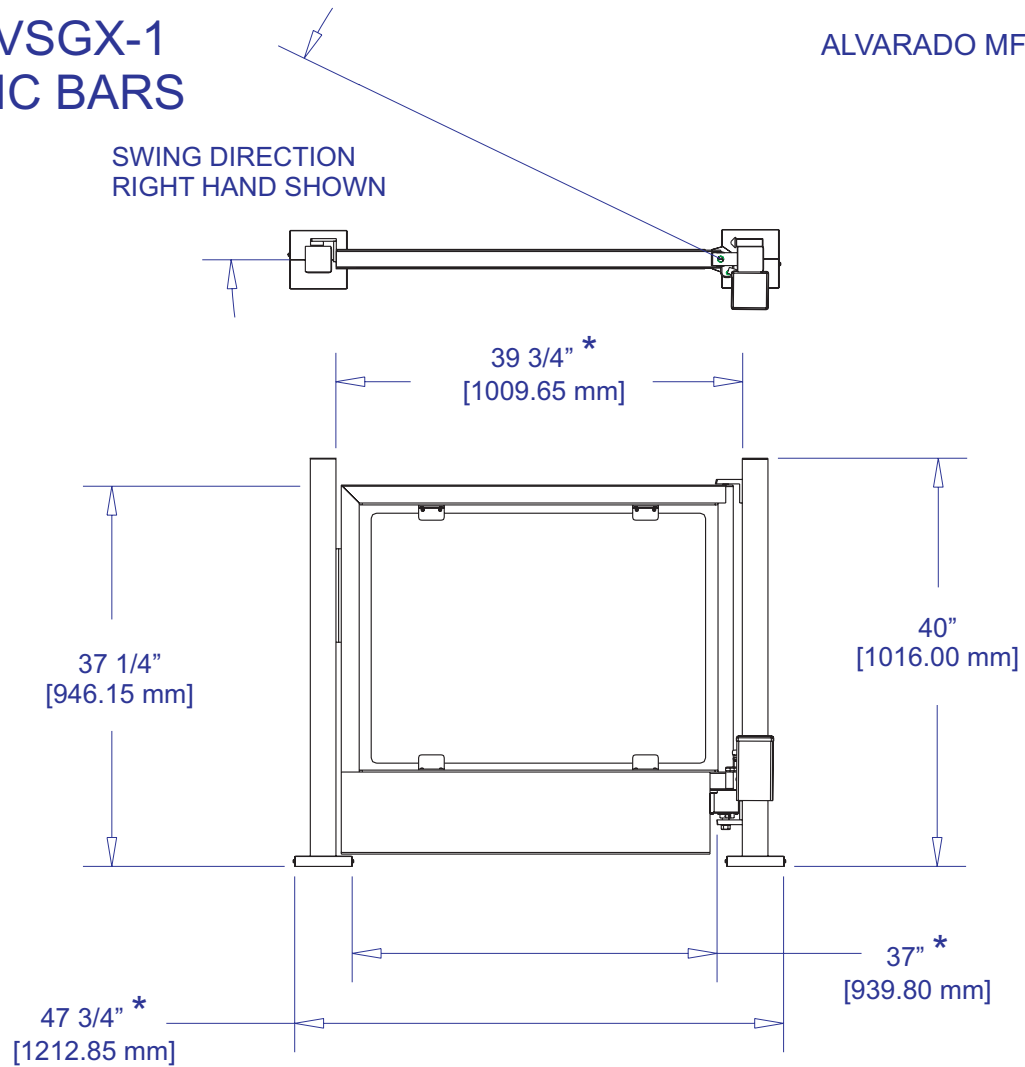

VSG-1/VSGX-1 INFILL BARS

ALVARADO MFG CO

* NOTE: Dimensions may vary slightly depending on locking mechanism used.

SINGLE DIRECTION OPTIONS

VSG-1/VSGX-1 ACRYLIC BARS

ALVARADO MFG CO

* NOTE: Dimensions may vary slightly depending on locking mechanism used.

SINGLE DIRECTION OPTIONS

VSG-2/VSGX-2 INFILL BARS

ALVARADO MFG CO

PLAN & ELEVATION VIEWS

* NOTE: Dimensions may vary slightly depending on locking mechanism used.

BI-DIRECTIONAL OPTIONS

VSG-2/VSGX-2 ACRYLIC PANEL

ALVARADO MFG CO

PLAN & ELEVATION VIEWS

* NOTE: Dimensions may vary slightly depending on locking mechanism used.

BI-DIRECTIONAL OPTIONS