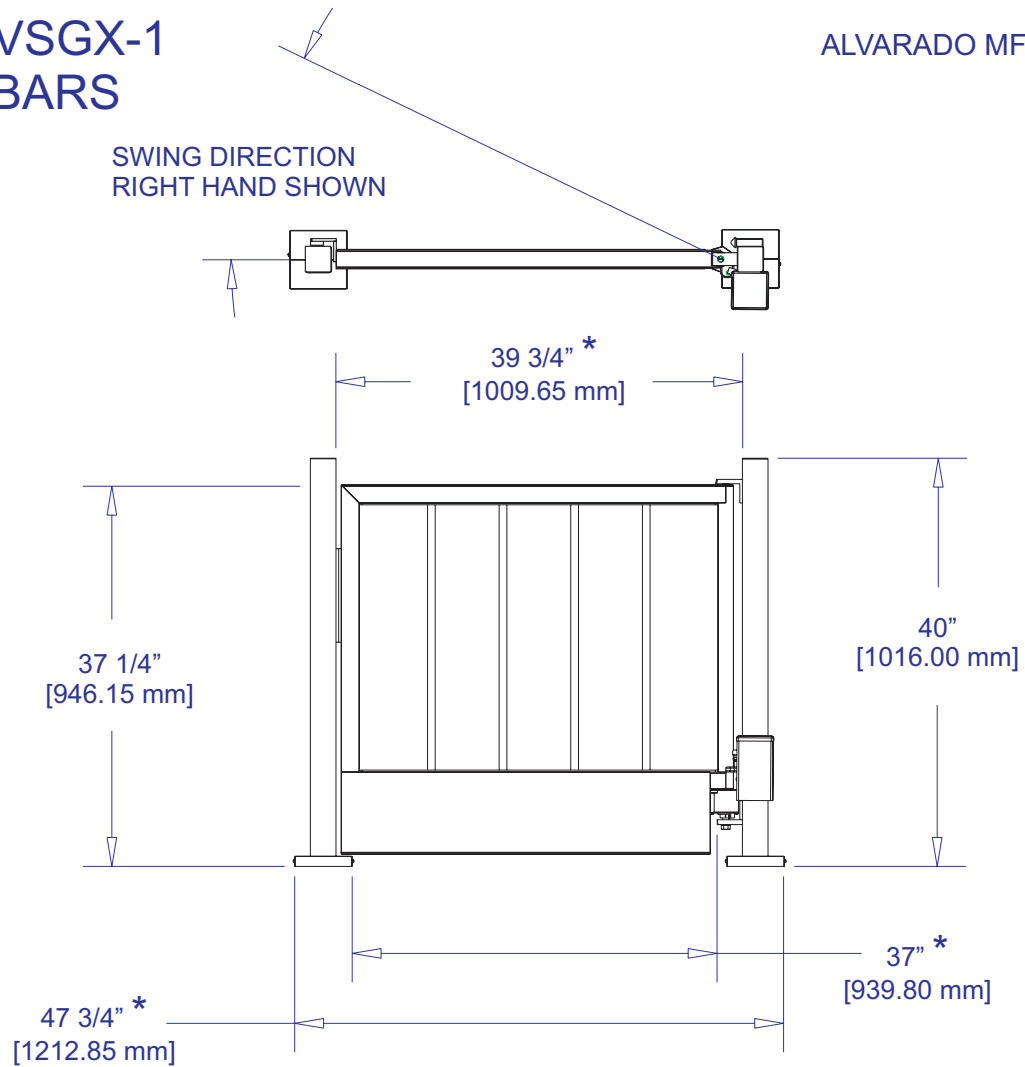

VSG-1/VSGX-1 INFILL BARS

ALVARADO MFG CO

* NOTE: Dimensions may vary slightly depending on locking mechanism used.

SINGLE DIRECTION OPTIONS

VSG-1/VSGX-1 ACRYLIC BARS

ALVARADO MFG CO

* NOTE: Dimensions may vary slightly depending on locking mechanism used.

SINGLE DIRECTION OPTIONS

VSG-2/VSGX-2 INFILL BARS

ALVARADO MFG CO

PLAN & ELEVATION VIEWS

* NOTE: Dimensions may vary slightly depending on locking mechanism used.

BI-DIRECTIONAL OPTIONS

VSG-2/VSGX-2 ACRYLIC PANEL

ALVARADO MFG CO

PLAN & ELEVATION VIEWS

* NOTE: Dimensions may vary slightly depending on locking mechanism used.

BI-DIRECTIONAL OPTIONS