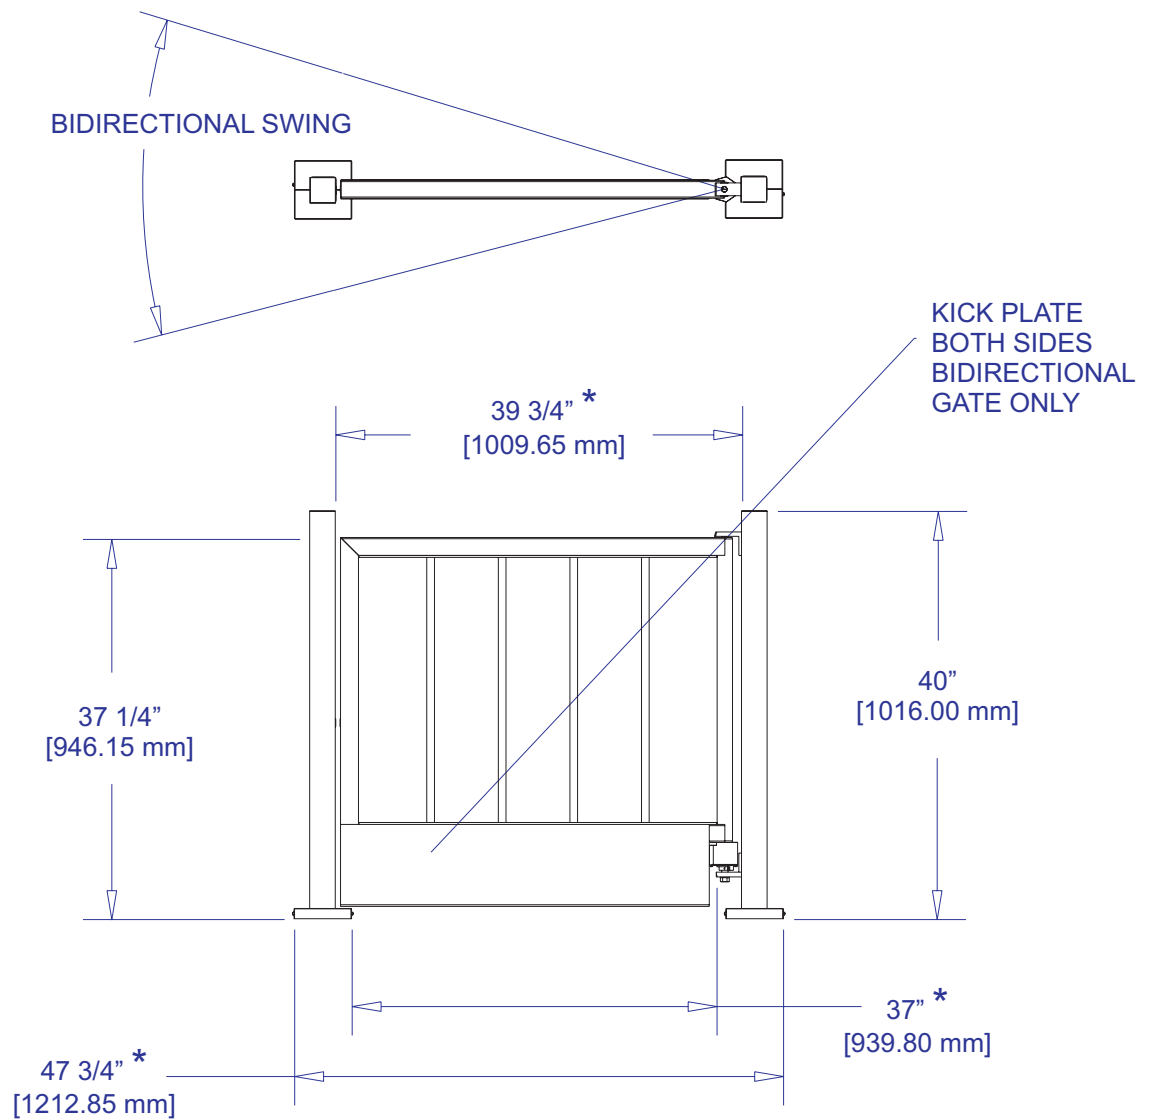

VSG-1/VSGX-1 INFILL BARS

ALVARADO MFG CO

* NOTE: Dimensions may vary slightly depending on locking mechanism used.

SINGLE DIRECTION OPTIONS

VSG-1/VSGX-1 ACRYLIC BARS

ALVARADO MFG CO

* NOTE: Dimensions may vary slightly depending on locking mechanism used.

SINGLE DIRECTION OPTIONS

VSG-2/VSGX-2 INFILL BARS

ALVARADO MFG CO

PLAN & ELEVATION VIEWS

* NOTE: Dimensions may vary slightly depending on locking mechanism used.

BI-DIRECTIONAL OPTIONS

VSG-2/VSGX-2 ACRYLIC PANEL

ALVARADO MFG CO

PLAN & ELEVATION VIEWS

* NOTE: Dimensions may vary slightly depending on locking mechanism used.

BI-DIRECTIONAL OPTIONS