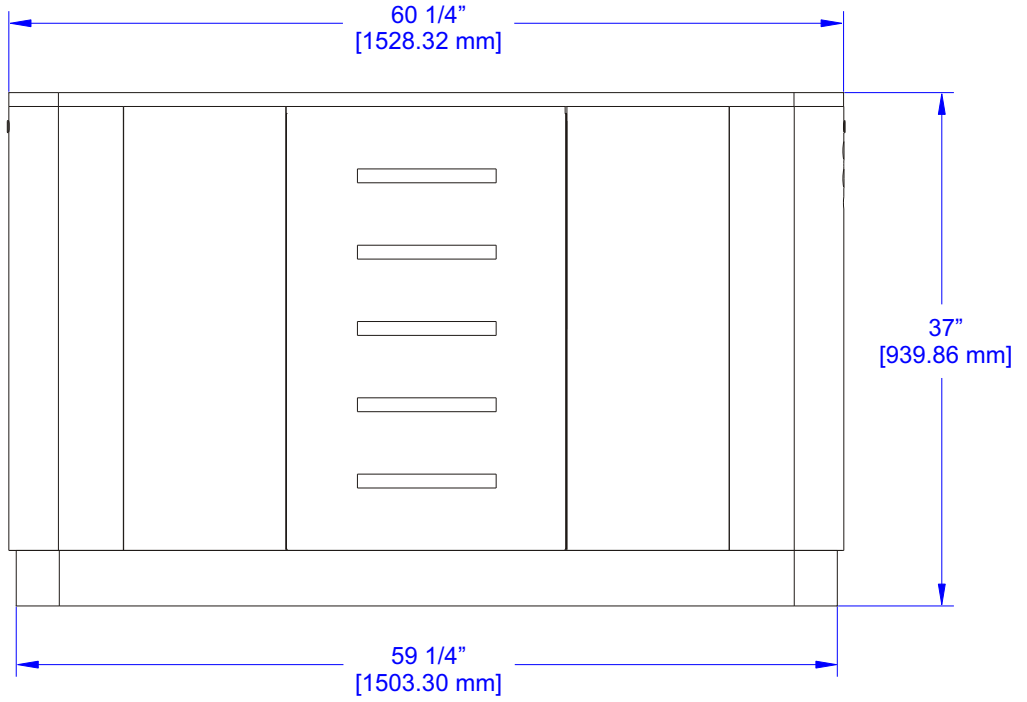

# SU2000-LG

Two Lane Configuration

ALVARADO MFG CO

ELEVATION VIEW

Shared Center Cabinet

PLAN VIEW

ANCHOR PATTERN

SIDE VIEW

SHARED CENTER CABINET  
Double Lane Install

STANDARD CONFIGURATION  
Single Lane Install