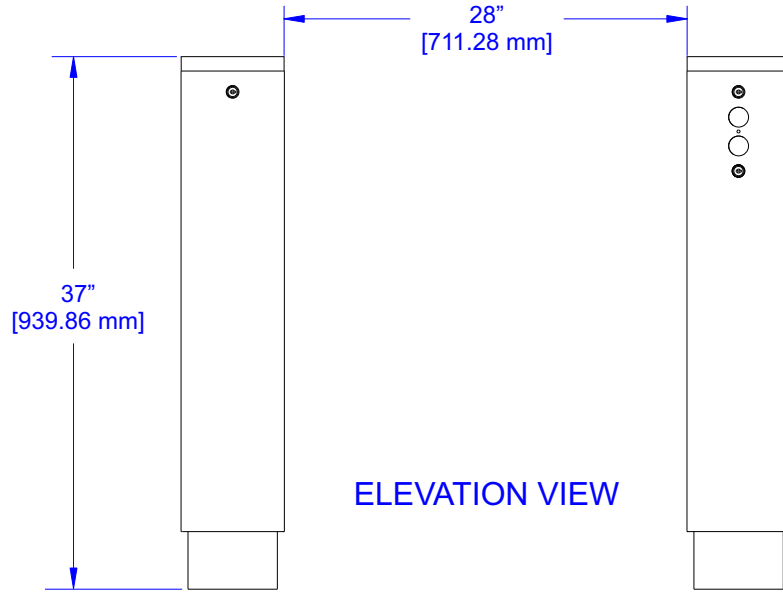

SU2000-LG

Standard Configuration

ALVARADO MFG CO