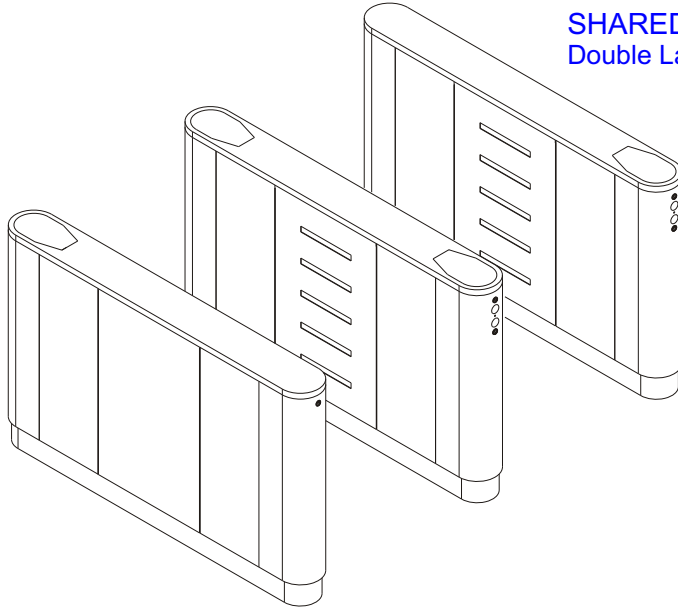

# SU2000-LG

Two Lane Configuration

ALVARADO MFG CO

ELEVATION VIEW

Shared Center Cabinet

PLAN VIEW

ANCHOR PATTERN

SIDE VIEW

SHARED CENTER CABINET  
Double Lane Install

STANDARD CONFIGURATION  
Single Lane Install