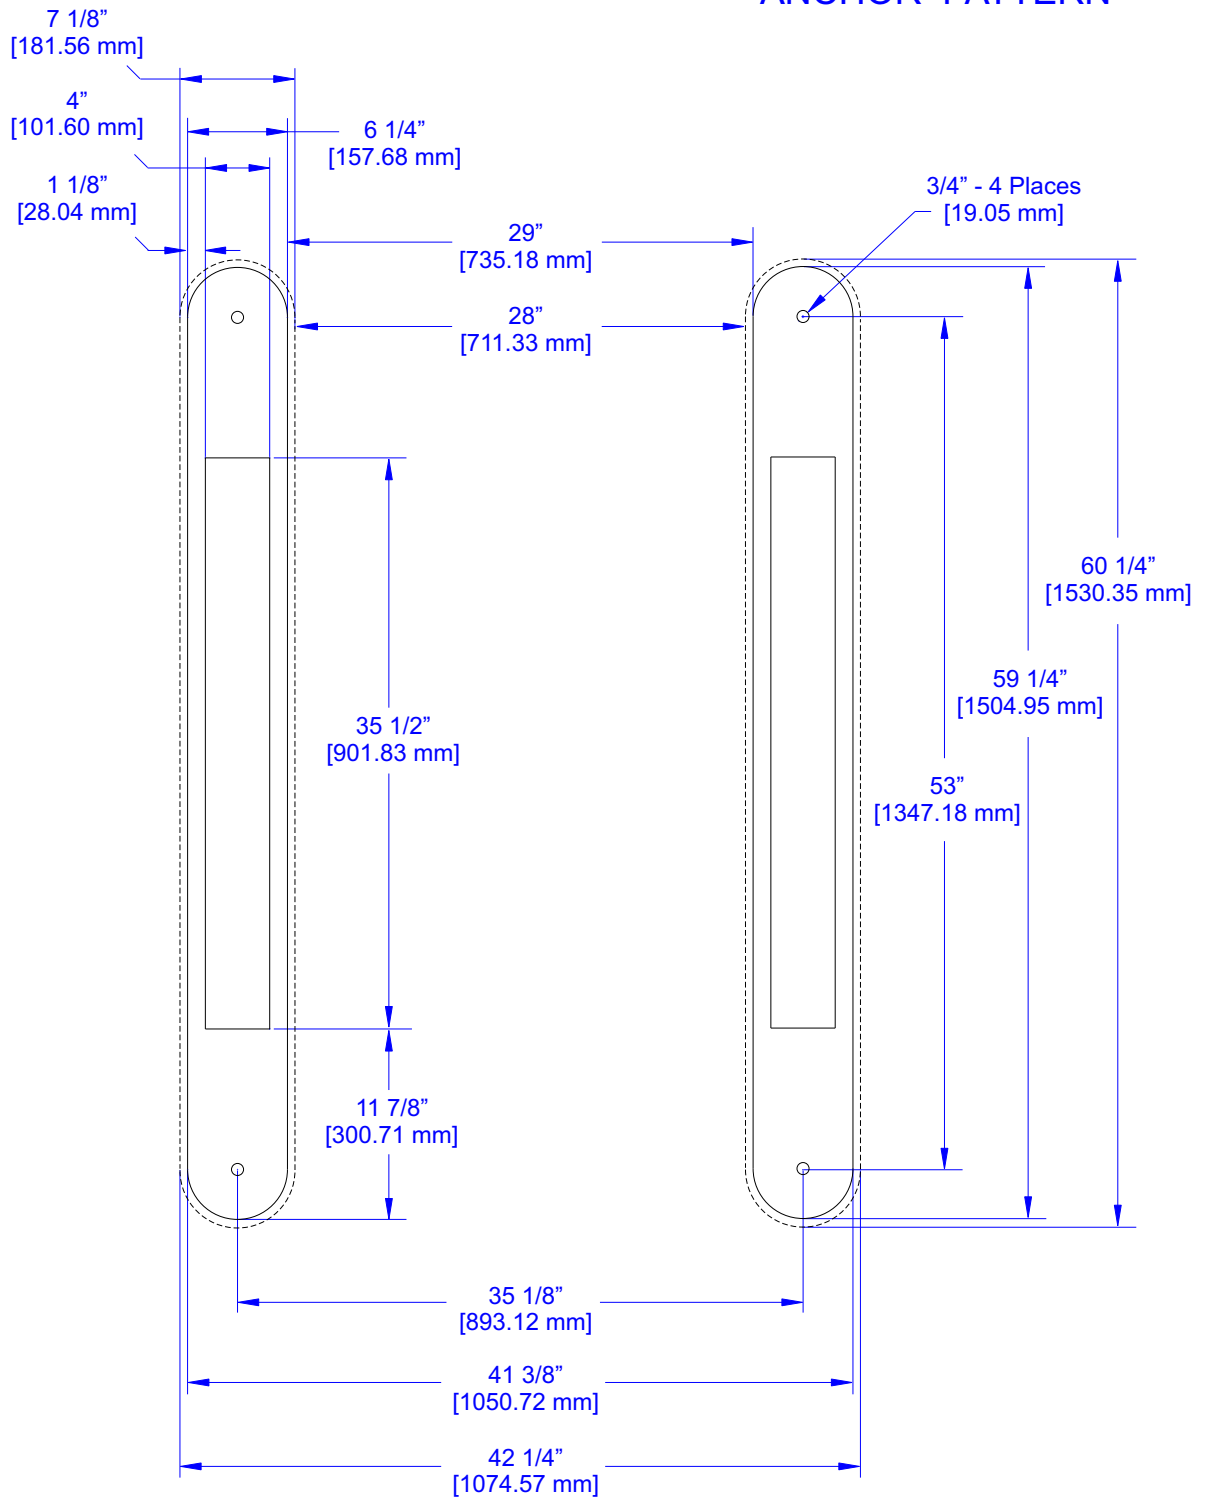

# SU2000-LG

Standard Configuration

ALVARADO MFG CO

ANCHOR PATTERN

# SU2000-LG

Two Lane Configuration

ALVARADO MFG CO

ELEVATION VIEW

Shared Center Cabinet

PLAN VIEW

ANCHOR PATTERN

SIDE VIEW

SHARED CENTER CABINET  
Double Lane Install

STANDARD CONFIGURATION  
Single Lane Install