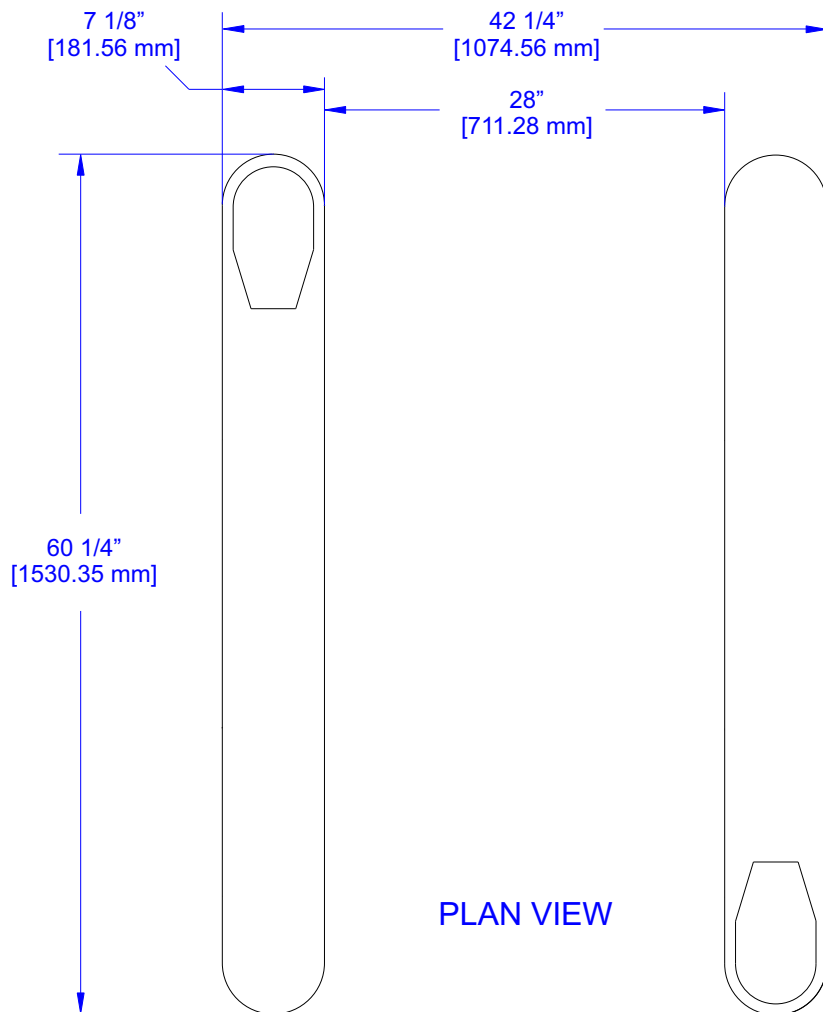

# SU2000-LG

Standard Configuration

ALVARADO MFG CO

ANCHOR PATTERN

# SU2000-LG

Two Lane Configuration

ALVARADO MFG CO

ELEVATION VIEW

Shared Center Cabinet

PLAN VIEW

ANCHOR PATTERN

SIDE VIEW

SHARED CENTER CABINET  
Double Lane Install

STANDARD CONFIGURATION  
Single Lane Install