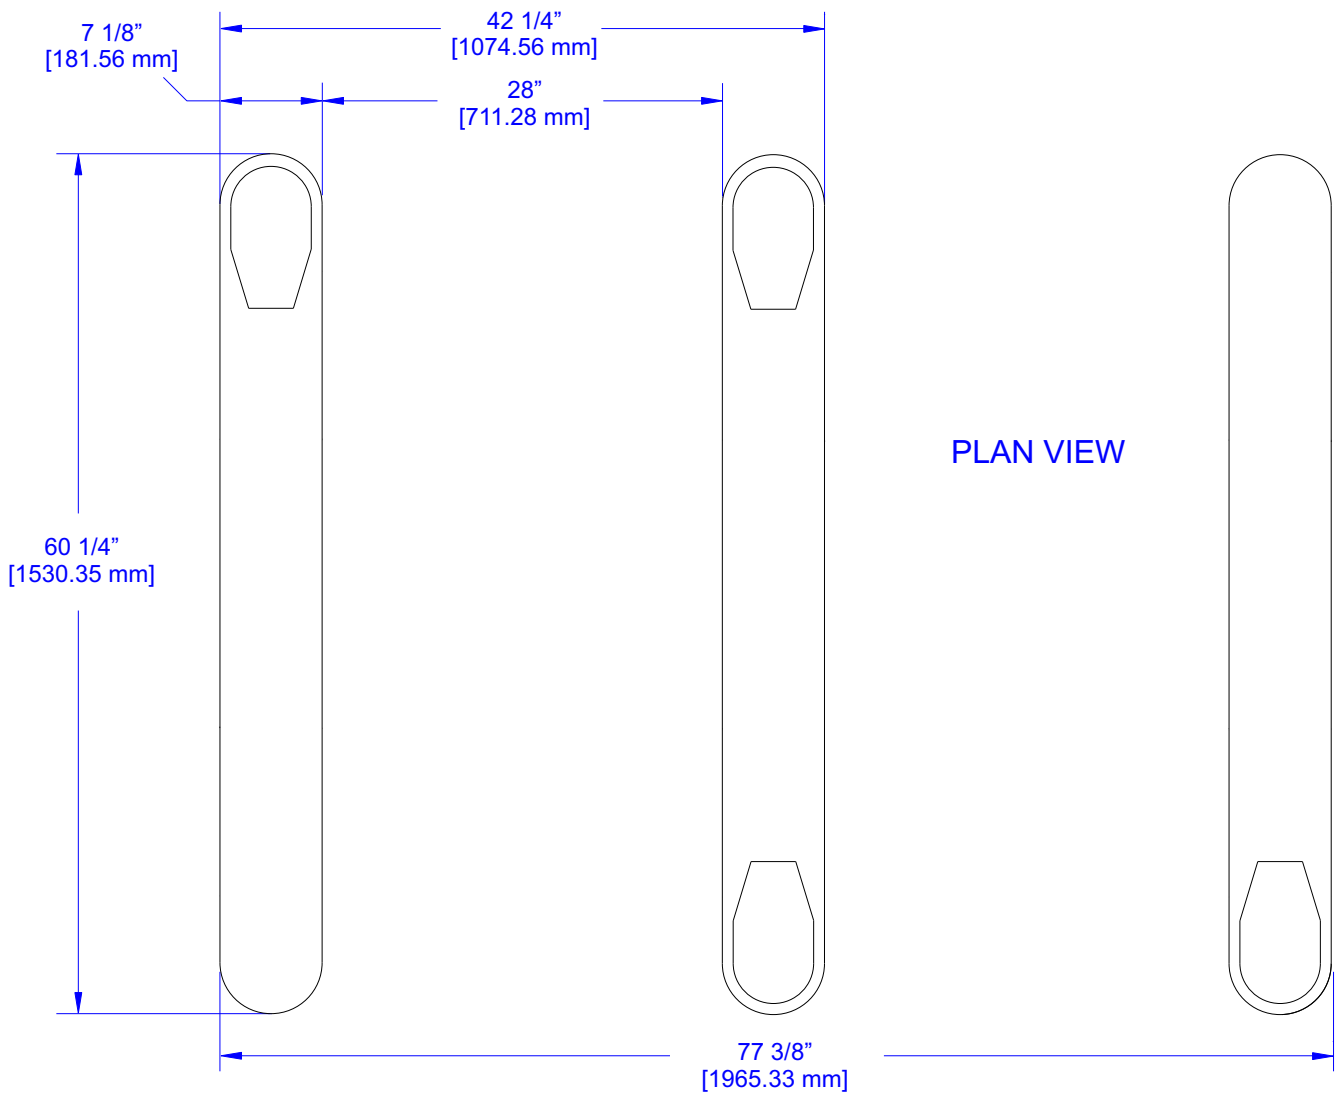

# SU2000-LG

Two Lane Configuration

ALVARADO MFG CO

ELEVATION VIEW

Shared Center Cabinet

PLAN VIEW

ANCHOR PATTERN

SIDE VIEW

SHARED CENTER CABINET  
Double Lane Install

STANDARD CONFIGURATION  
Single Lane Install