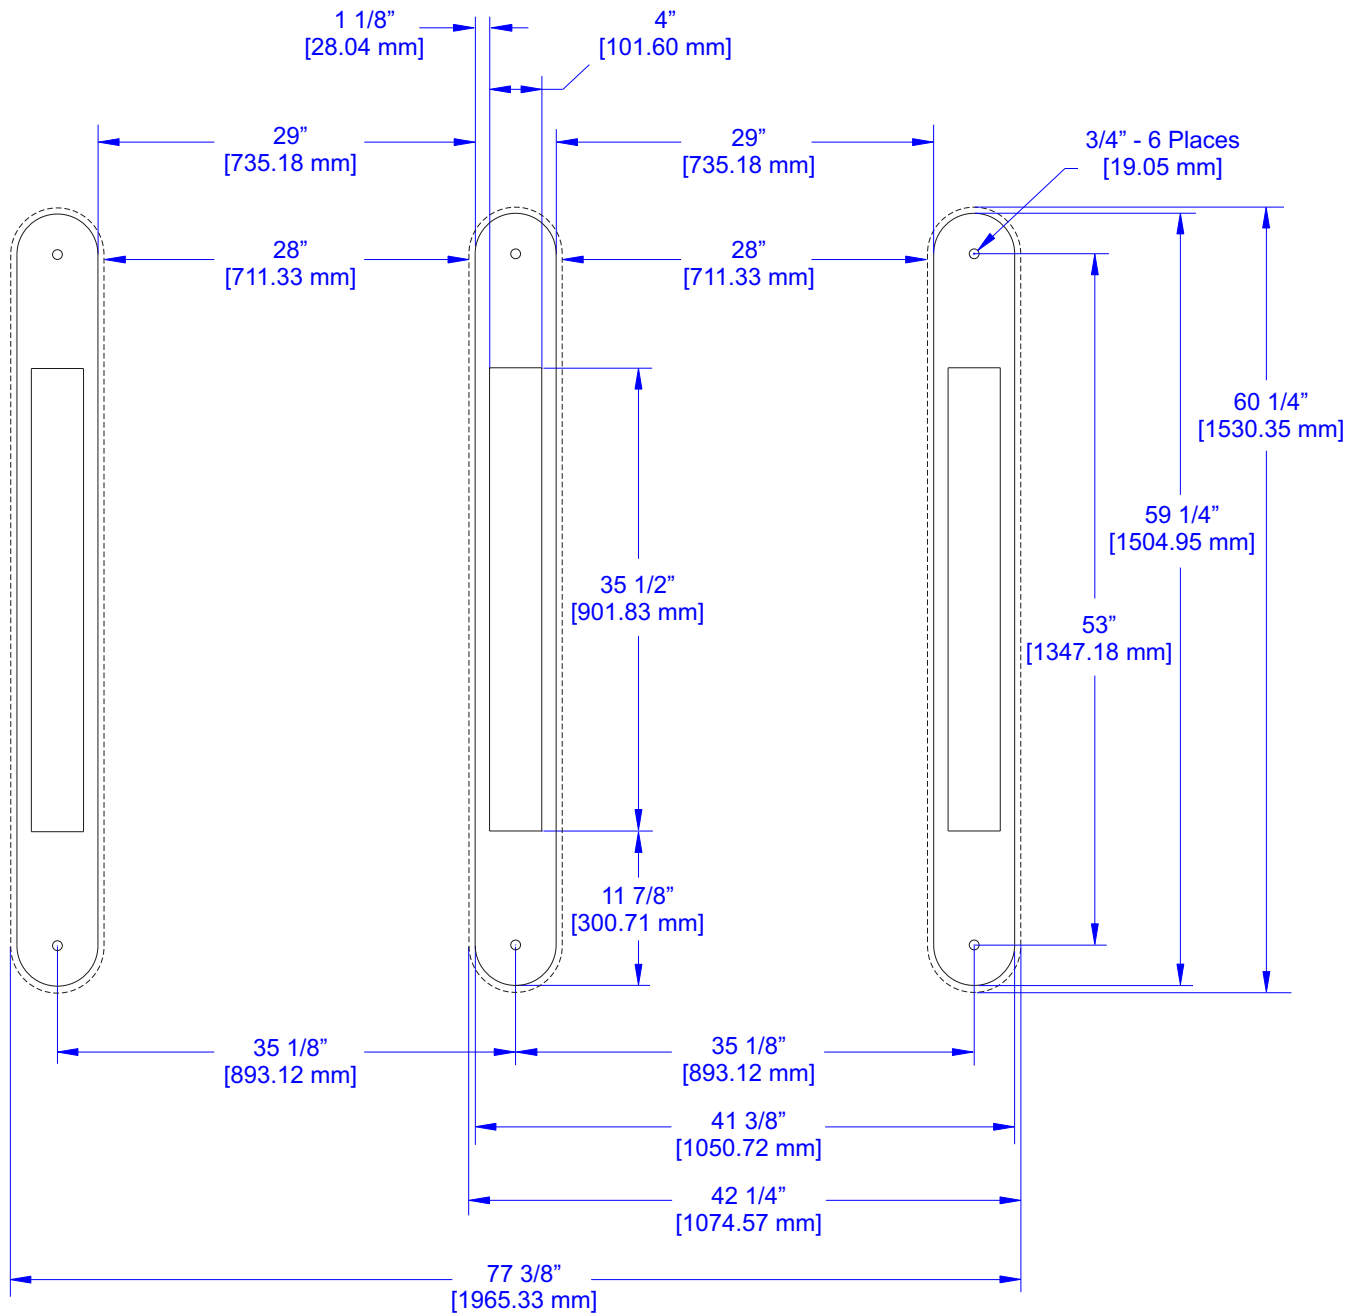

# SU2000-LG

Two Lane Configuration

ALVARADO MFG CO

ELEVATION VIEW

Shared Center Cabinet

PLAN VIEW

ANCHOR PATTERN

SIDE VIEW

SHARED CENTER CABINET  
Double Lane Install

STANDARD CONFIGURATION  
Single Lane Install