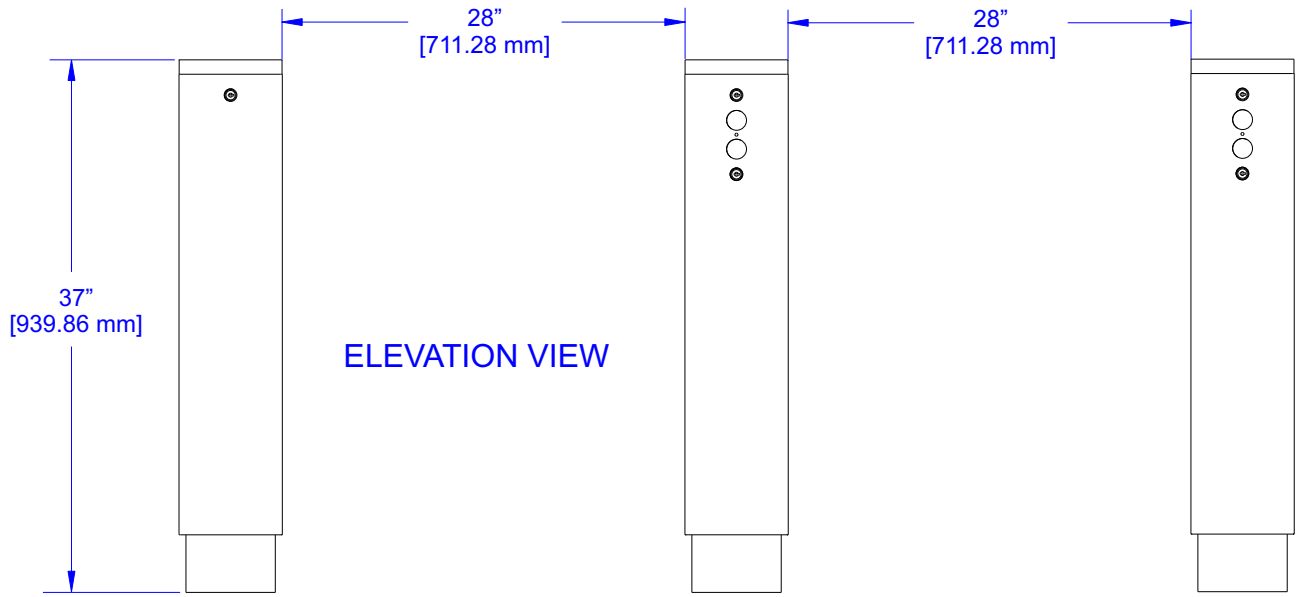

# SU2000-LG

Two Lane Configuration

ALVARADO MFG CO

ELEVATION VIEW

Shared Center Cabinet

PLAN VIEW

ANCHOR PATTERN

SIDE VIEW

SHARED CENTER CABINET  
Double Lane Install

STANDARD CONFIGURATION  
Single Lane Install