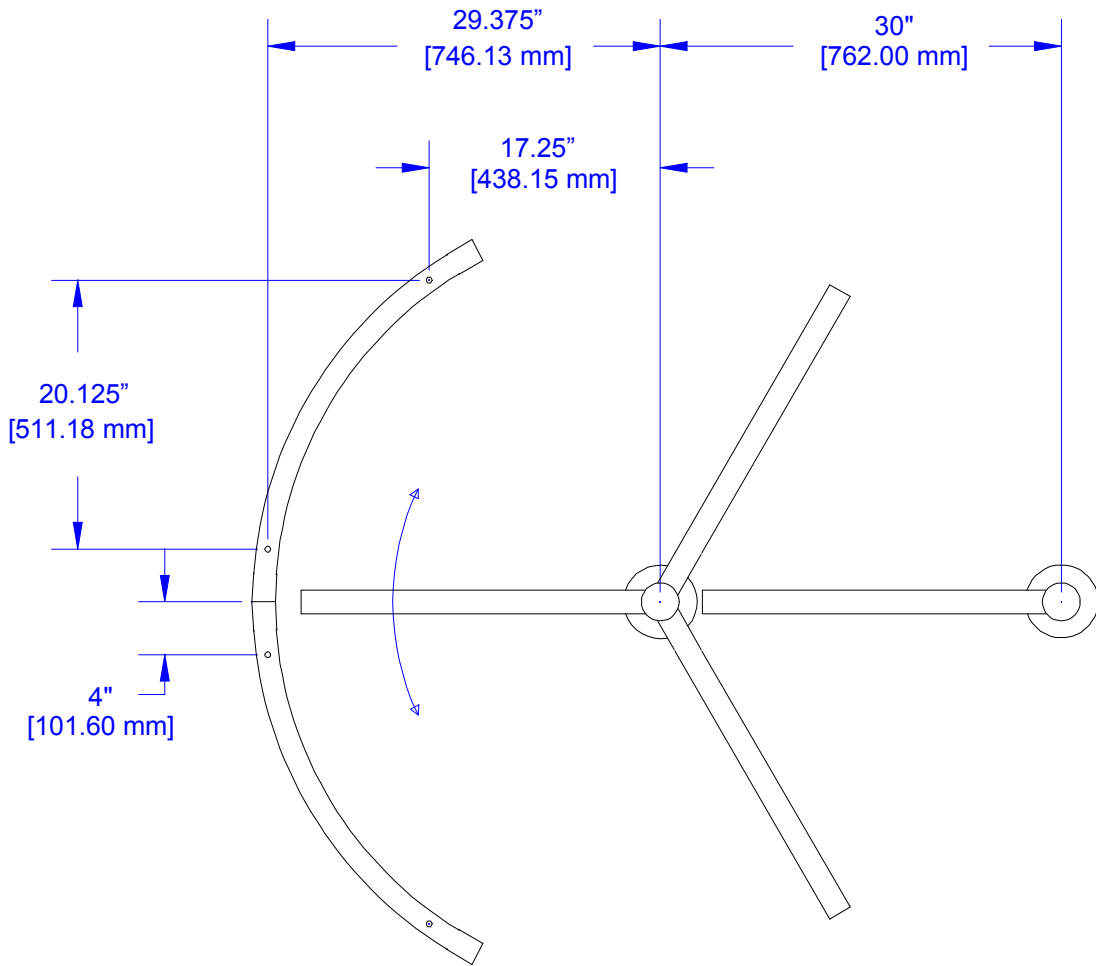

CLSTX

ALVARADO MFG CO

ELEVATION VIEW

PLAN VIEW

ANCHOR PATTERN

OV BASE / ROTO BASE