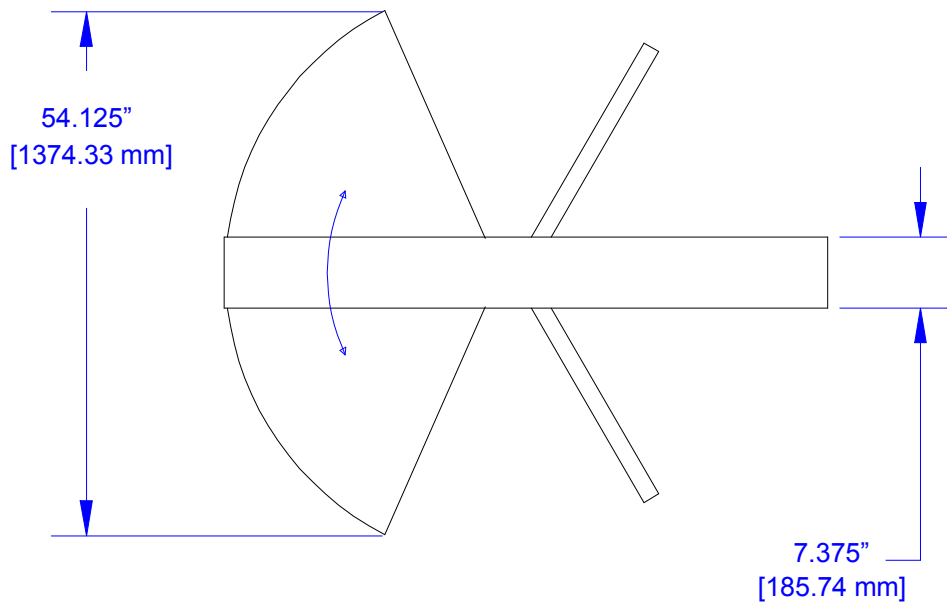

CLSTX

ALVARADO MFG CO

ELEVATION VIEW

PLAN VIEW

ANCHOR PATTERN

OV BASE / ROTO BASE