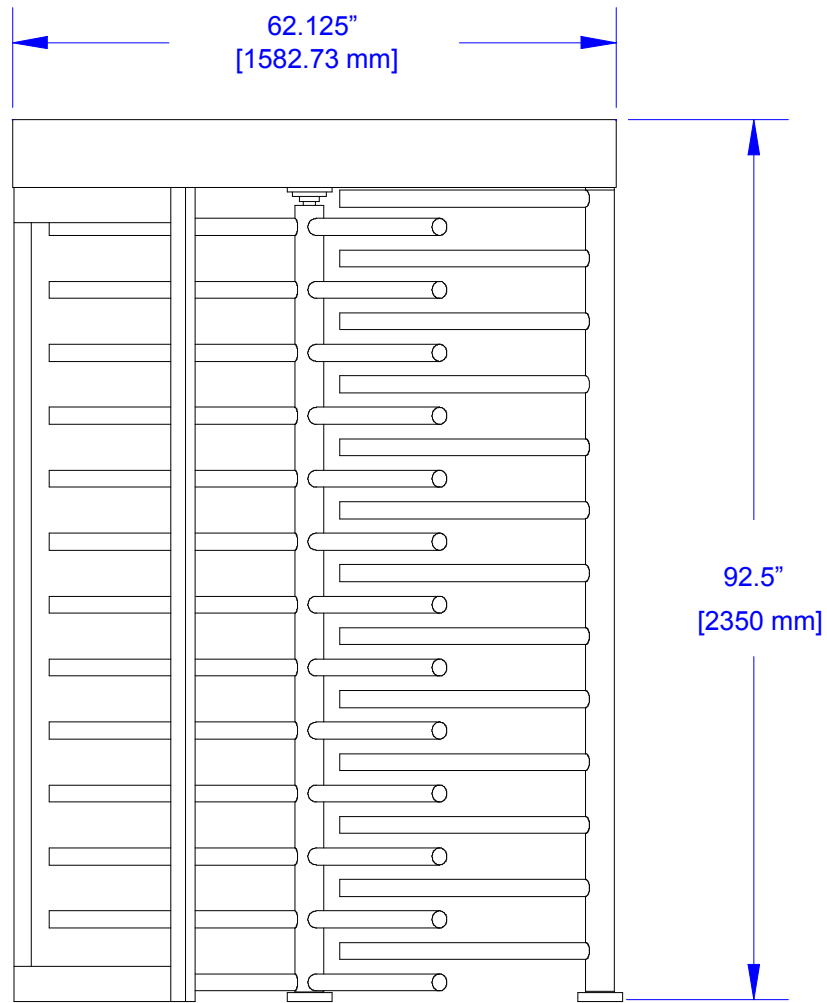

CLSTX

ALVARADO MFG CO

ELEVATION VIEW

PLAN VIEW

ANCHOR PATTERN

OV BASE / ROTO BASE