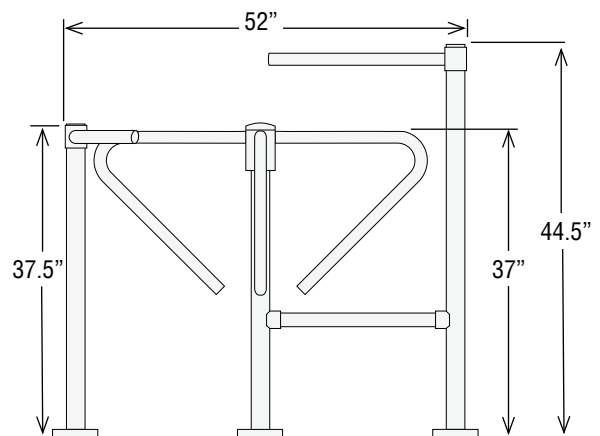

### OPTIONS FOR GST TURNSTILE

Model No.	Product Description
P02	Rail Outlet - Loose
SB14	Vogue Anchor & Bolt Set (ONE SET REQUIRED PER POST)