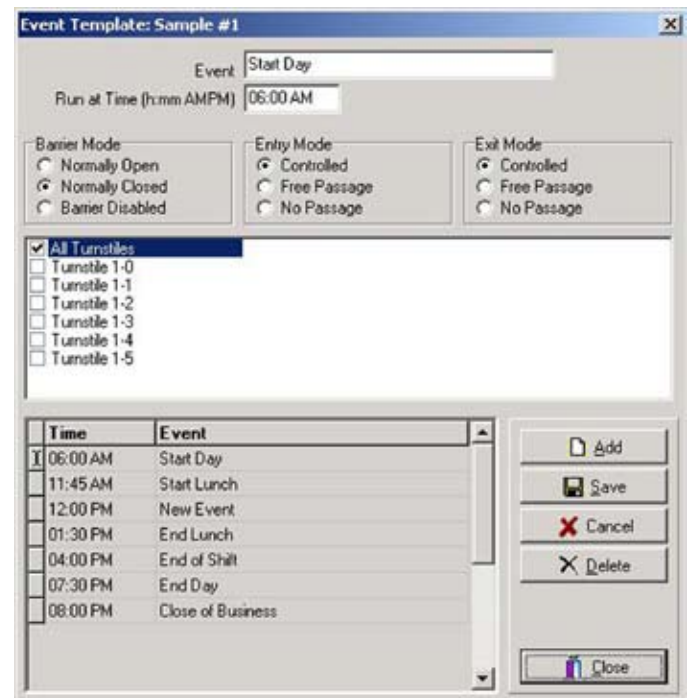

In addition to day-to-day activity, GateKeeper permits those with higher permission levels to configure turnstile settings, such as alarm types and duration, turnstile reset times (if a badge is scanned but no one passes), and tailgate sensitivity.

The application provides three levels of security (Administrator, Supervisor and Operator), and has login requirements.

GateKeeper also includes a built in Event Scheduler. This extremely useful tool allows day-to-day operational functions to be scheduled and automatically implemented without the need for a guard or attendant to "remember" to change settings.

Event Scheduler allows operation templates to be saved and then automatically implemented at user defined times. Examples include changing the entry status of lanes (entry, exit, bi-directional control or free passage) at set times of the day. Similarly, a facility may want barriers activated or disabled at select times and/or only specific lanes operational on weekends and holidays. Event Scheduler allows Alvarado's optical turnstiles to seamlessly integrate into a customer's operational requirements.

Toll-Free: 800.423.4143 Int: 909.591.8431 FAX: 909.628.1403

12660 Colony St, Chino, CA 91710

ALVARADO

Protecting assets and controlling the flow of people