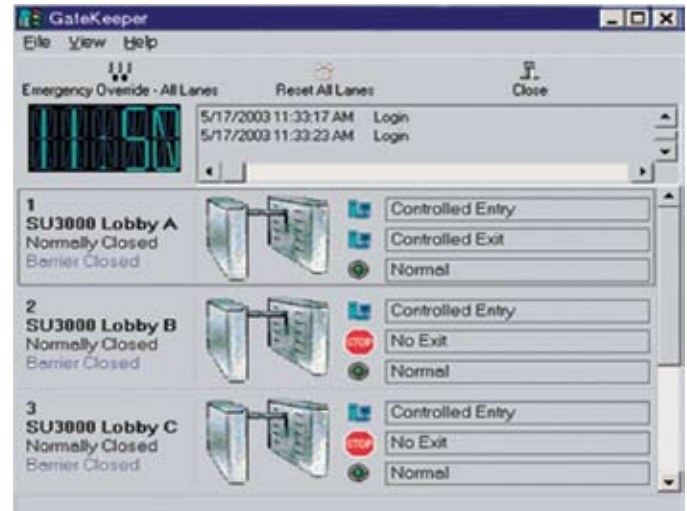

In addition to day-to-day activity, GateKeeper permits those with higher permission levels to configure turnstile settings, such as alarm types and duration, turnstile reset times (if a badge is scanned but no one passes), and tailgate sensitivity.

The application provides three levels of security (Administrator, Supervisor and Operator), and has login requirements.

GateKeeper also includes a built in Event Scheduler. This extremely useful tool allows day-to-day operational functions to be scheduled and automatically implemented without the need for a guard or attendant to "remember" to change settings.

Event Scheduler allows operation templates to be saved and then automatically implemented at user defined times. Examples include changing the entry status of lanes (entry, exit, bi-directional control or free passage) at set times of the day. Similarly, a facility may want barriers activated or disabled at select times and/or only specific lanes operational on weekends and holidays. Event Scheduler allows Alvarado's optical turnstiles to seamlessly integrate into a customer's operational requirements.

Toll-Free: 800.423.4143 Int: 909.591.8431 FAX: 909.628.1403

12660 Colony St, Chino, CA 91710

ALVARADO

Protecting assets and controlling the flow of people